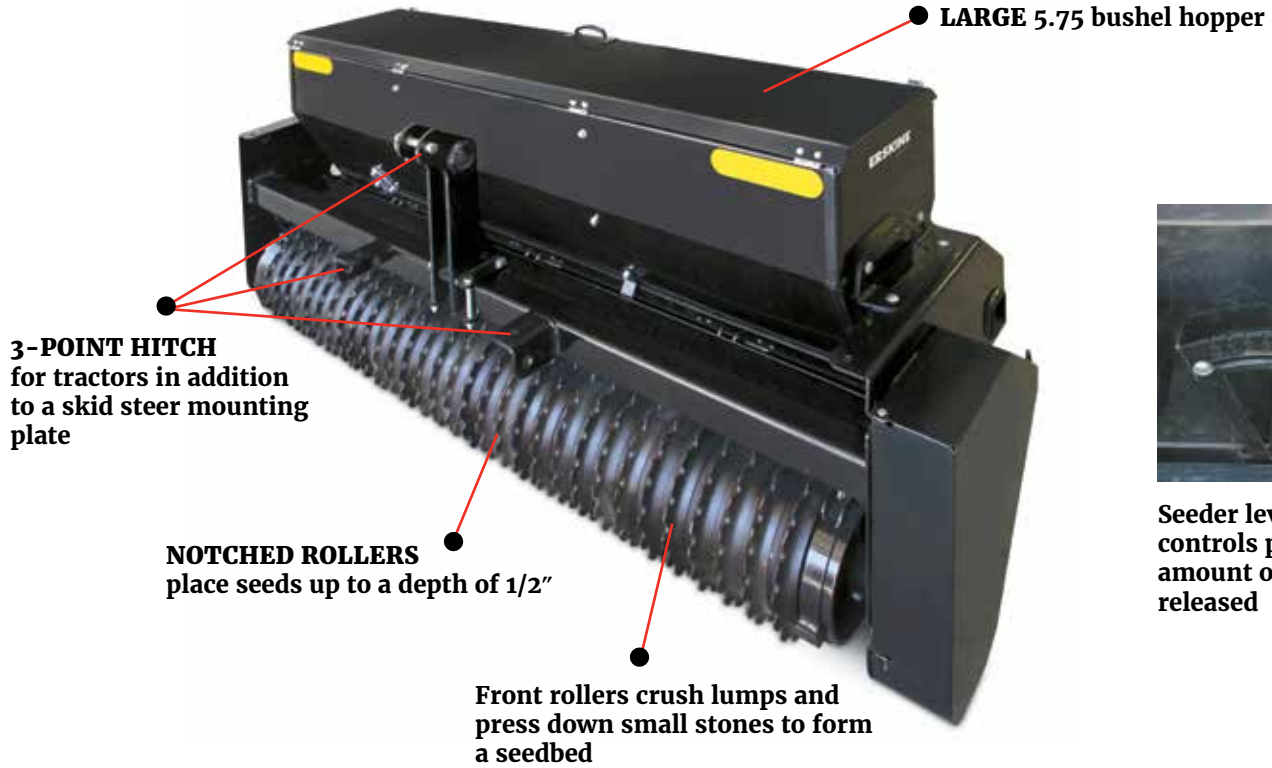

### FEATURES

- Front rollers crush lumps, press down small stones, and form a firm seedbed
- 3-point hitch for tractors and mounting plate for skid steers
- Notched rollers place most of the seed at a depth of 1/2"
- Sight glass in the seed box gives the operator a view of the seed level
- Unique agitator brake system that eliminates unwanted seed loss while the seeder is not in contact with the ground

## LANDSCAPE SEEDER

SKID STEER / TRACTOR ATTACHMENT

Seeder level  
controls proper  
amount of seed  
released

3-point mount included for use with compact tractors.

Unique agitator brake system eliminates unwanted seed loss while seeder is not in contact with the ground.